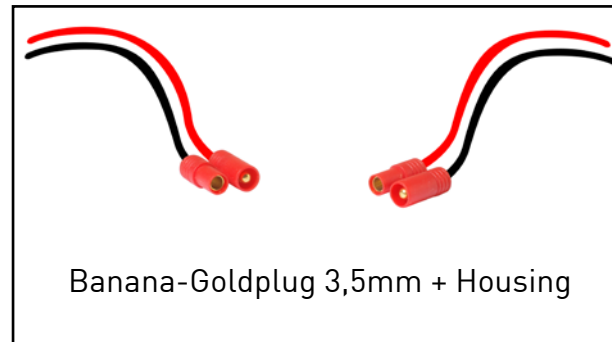

GTOYS Plugs and Connectors - Overview

Description:

 Red Cable is always +

 Black Cable is always -