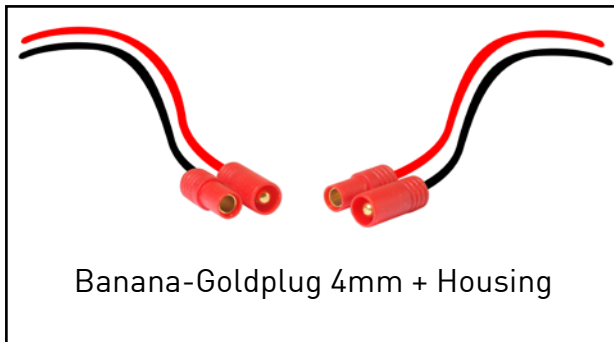

GTOYS Plugs and Connectors - Overview

Description:

 Red Cable is always +

 Black Cable is always -